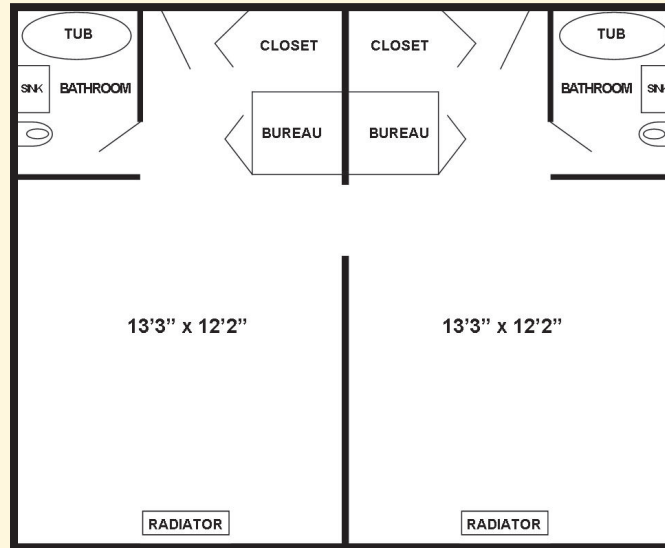

FLOOR PLANS - INDEPENDENT LIVING

1051 Old Country Club Road
 1057 Old Country Club Road
 2 Bedrooms, 1 Bath, Porch • 950 square feet

1051 Old Country Club Road
 1057 Old Country Club Road
 2 Bedrooms, 1 Bath, Deck • 950 square feet

1025 Old Country Club Road
 2 Bedrooms, 1 Bath, Porch & Patio • 1023 square feet

FLOOR PLANS - ASSISTED LIVING

Two-Room Suite • 510 square feet

Studio Residence • 255 square feet