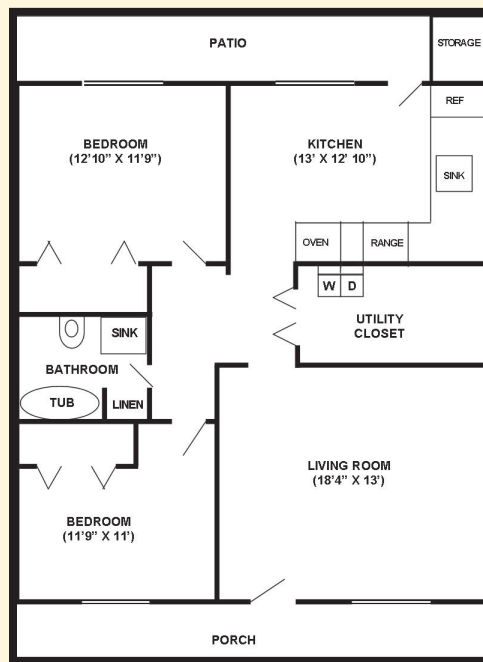

FLOOR PLANS - INDEPENDENT LIVING

1051 Old Country Club Road
 1057 Old Country Club Road
 2 Bedrooms, 1 Bath, Porch • 950 square feet

1051 Old Country Club Road
 1057 Old Country Club Road
 2 Bedrooms, 1 Bath, Deck • 950 square feet

1025 Old Country Club Road
 2 Bedrooms, 1 Bath, Porch & Patio • 1023 square feet

FLOOR PLANS - ASSISTED LIVING

Two-Room Suite • 510 square feet

Studio Residence • 255 square feet