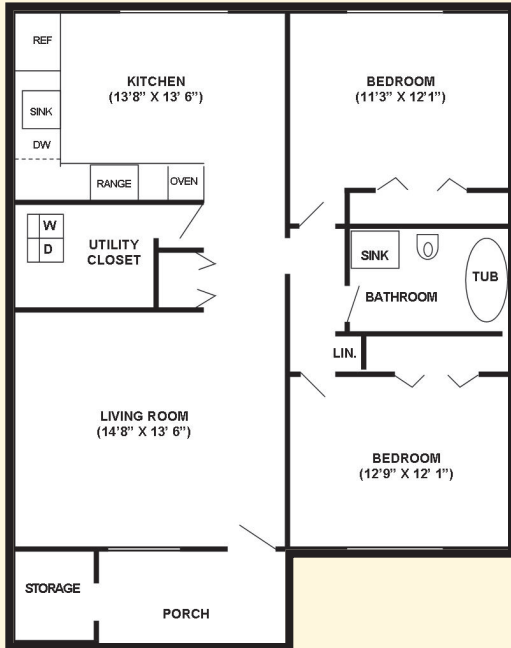

FLOOR PLANS - INDEPENDENT LIVING

1051 Old Country Club Road
 1057 Old Country Club Road
 2 Bedrooms, 1 Bath, Porch • 950 square feet

1051 Old Country Club Road
 1057 Old Country Club Road
 2 Bedrooms, 1 Bath, Deck • 950 square feet

1025 Old Country Club Road
 2 Bedrooms, 1 Bath, Porch & Patio • 1023 square feet

FLOOR PLANS - ASSISTED LIVING

Two-Room Suite • 510 square feet

Studio Residence • 255 square feet