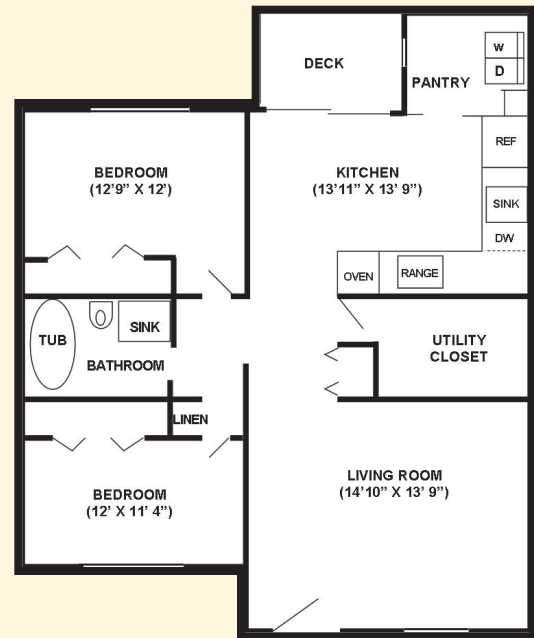

FLOOR PLANS - INDEPENDENT LIVING

1051 Old Country Club Road
 1057 Old Country Club Road
 2 Bedrooms, 1 Bath, Porch • 950 square feet

1051 Old Country Club Road
 1057 Old Country Club Road
 2 Bedrooms, 1 Bath, Deck • 950 square feet

1025 Old Country Club Road
 2 Bedrooms, 1 Bath, Porch & Patio • 1023 square feet

FLOOR PLANS - ASSISTED LIVING

Two-Room Suite • 510 square feet

Studio Residence • 255 square feet